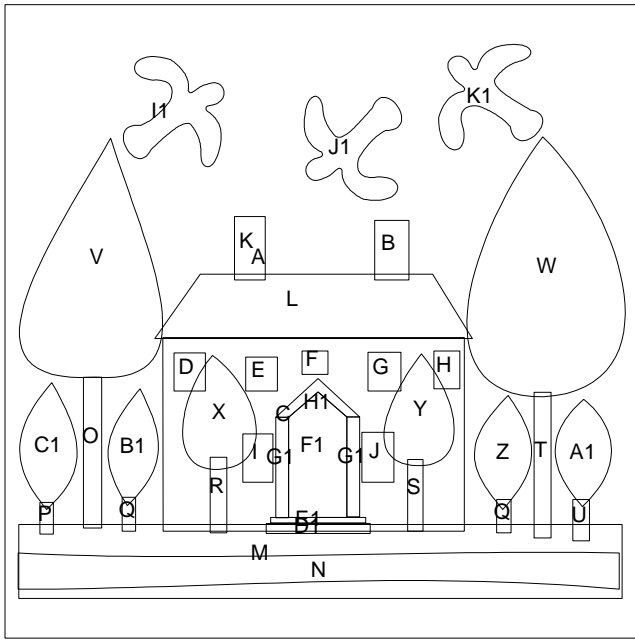

# Antique Baltimore Album House

Key Block (11/50 actual size)

A

c

w

w